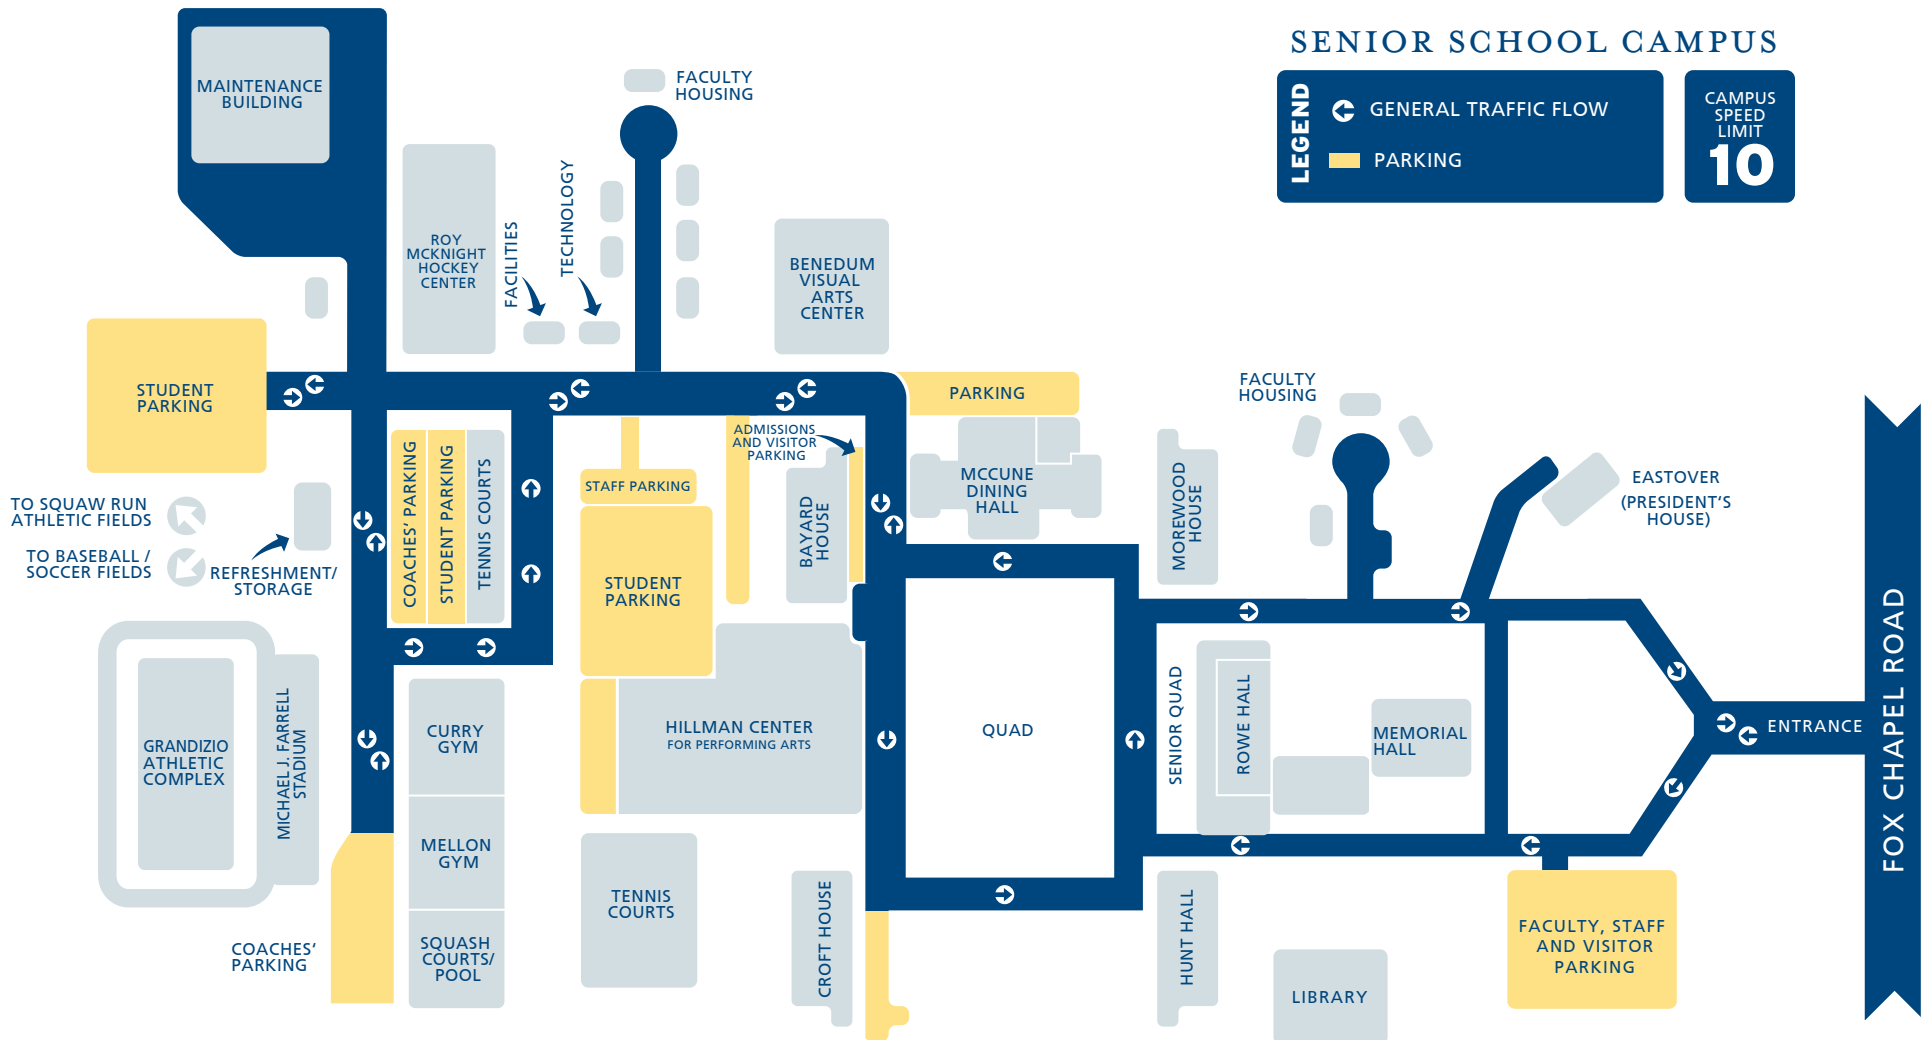

SENIOR SCHOOL CAMPUS

LEGEND

- ↻ GENERAL TRAFFIC FLOW
- PARKING

CAMPUS SPEED LIMIT
10

SHADY SIDE
ACADEMY

423 Fox Chapel Road • Pittsburgh, PA 15238
Phone: 412-968-3000 • www.shadysideacademy.org